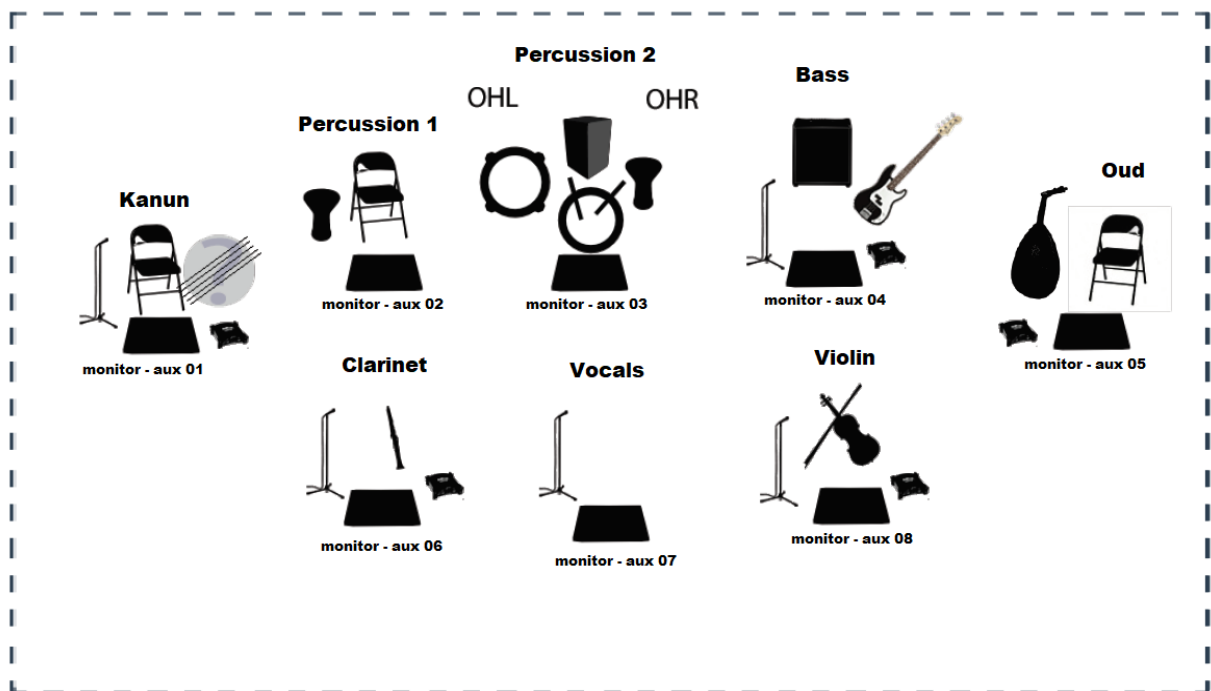

Loxandra

ENSEMBLE

LOXANDRA ENSEMBLE STAGE PLAN

KANUN/BACK VOCALS - THANASSIS KOULENTIANOS
PERCUSSION 1 - FOIBOS APOSTOLIDIS
PERCUSSION 2 - DIMITRIS PANAGOULIAS
ELECTRIC BASS/BACK VOCALS - LOUKAS METAXAS
OUD - KYRIAKOS TAPAKIS

CLARINET/BACK VOCALS - NIKOS AGGOUSSIS
VOCALS - RIA ELLINIDOU
VIOLIN & VOCALS - MAKIS BAKLATZIS

Scenario size: 8.00 x 4.00

Listen the Loxandra Ensemble at the following links

LOXANDRA ENSEMBLE - IN TRANSITION - OFFICIAL ALBUM SNIPPET - [HTTPS://YOUTU.BE/NW00EfxICVU](https://youtu.be/NW00EfxICVU)

LOXANDRA ENSEMBLE – KAI TI DEN KANO (OFFICIAL VIDEOCLIP) - [HTTPS://YOUTU.BE/y867wN9dIZO](https://youtu.be/y867wN9dIZO)

www.facebook.com/Loxandra.Ensemble

Dalit-Music

www.dalit-music.com - info@dalit-music.com - +41 (0)76 484 39 98

page 1