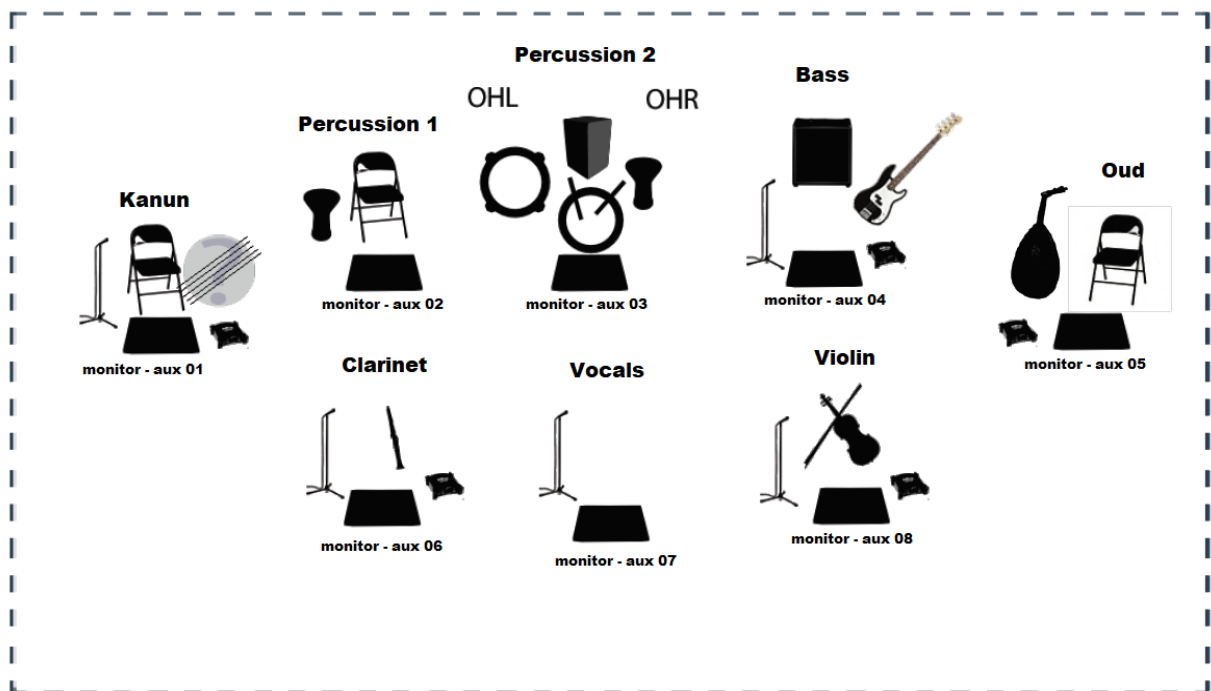

Loxandra

ENSEMBLE

LOXANDRA ENSEMBLE STAGE PLAN

KANUN/BACK VOCALS - THANASSIS KOULENTIANOS
PERCUSSION 1 - FOIBOS APOSTOLIDIS
PERCUSSION 2 - DIMITRIS PANAGOULIAS
ELECTRIC BASS/BACK VOCALS - LOUKAS METAXAS
OUD - KYRIAKOS TAPAKIS

CLARINET/BACK VOCALS - NIKOS AGGOUSSIS
VOCALS - RIA ELLINIDOU
VIOLIN & VOCALS - MAKIS BAKLATZIS

Scenario size: 8.00 x 4.00

Listen the Loxandra Ensemble at the following links

LOXANDRA ENSEMBLE - IN TRANSITION - OFFICIAL ALBUM SNIPPET - [HTTPS://YOUTU.BE/NW00EfxICVU](https://youtu.be/NW00EfxICVU)